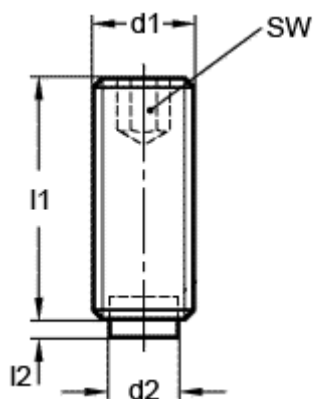

Data Sheet

Article number: 209306361

Description: E+G Grub screw, st. steel
GN 913.5-M8-12-MS

Measures

$d1 = M8$

$d2 = 6.0$

$l1 = 12$

$l2 = 1.5$

$SW = 4.0$